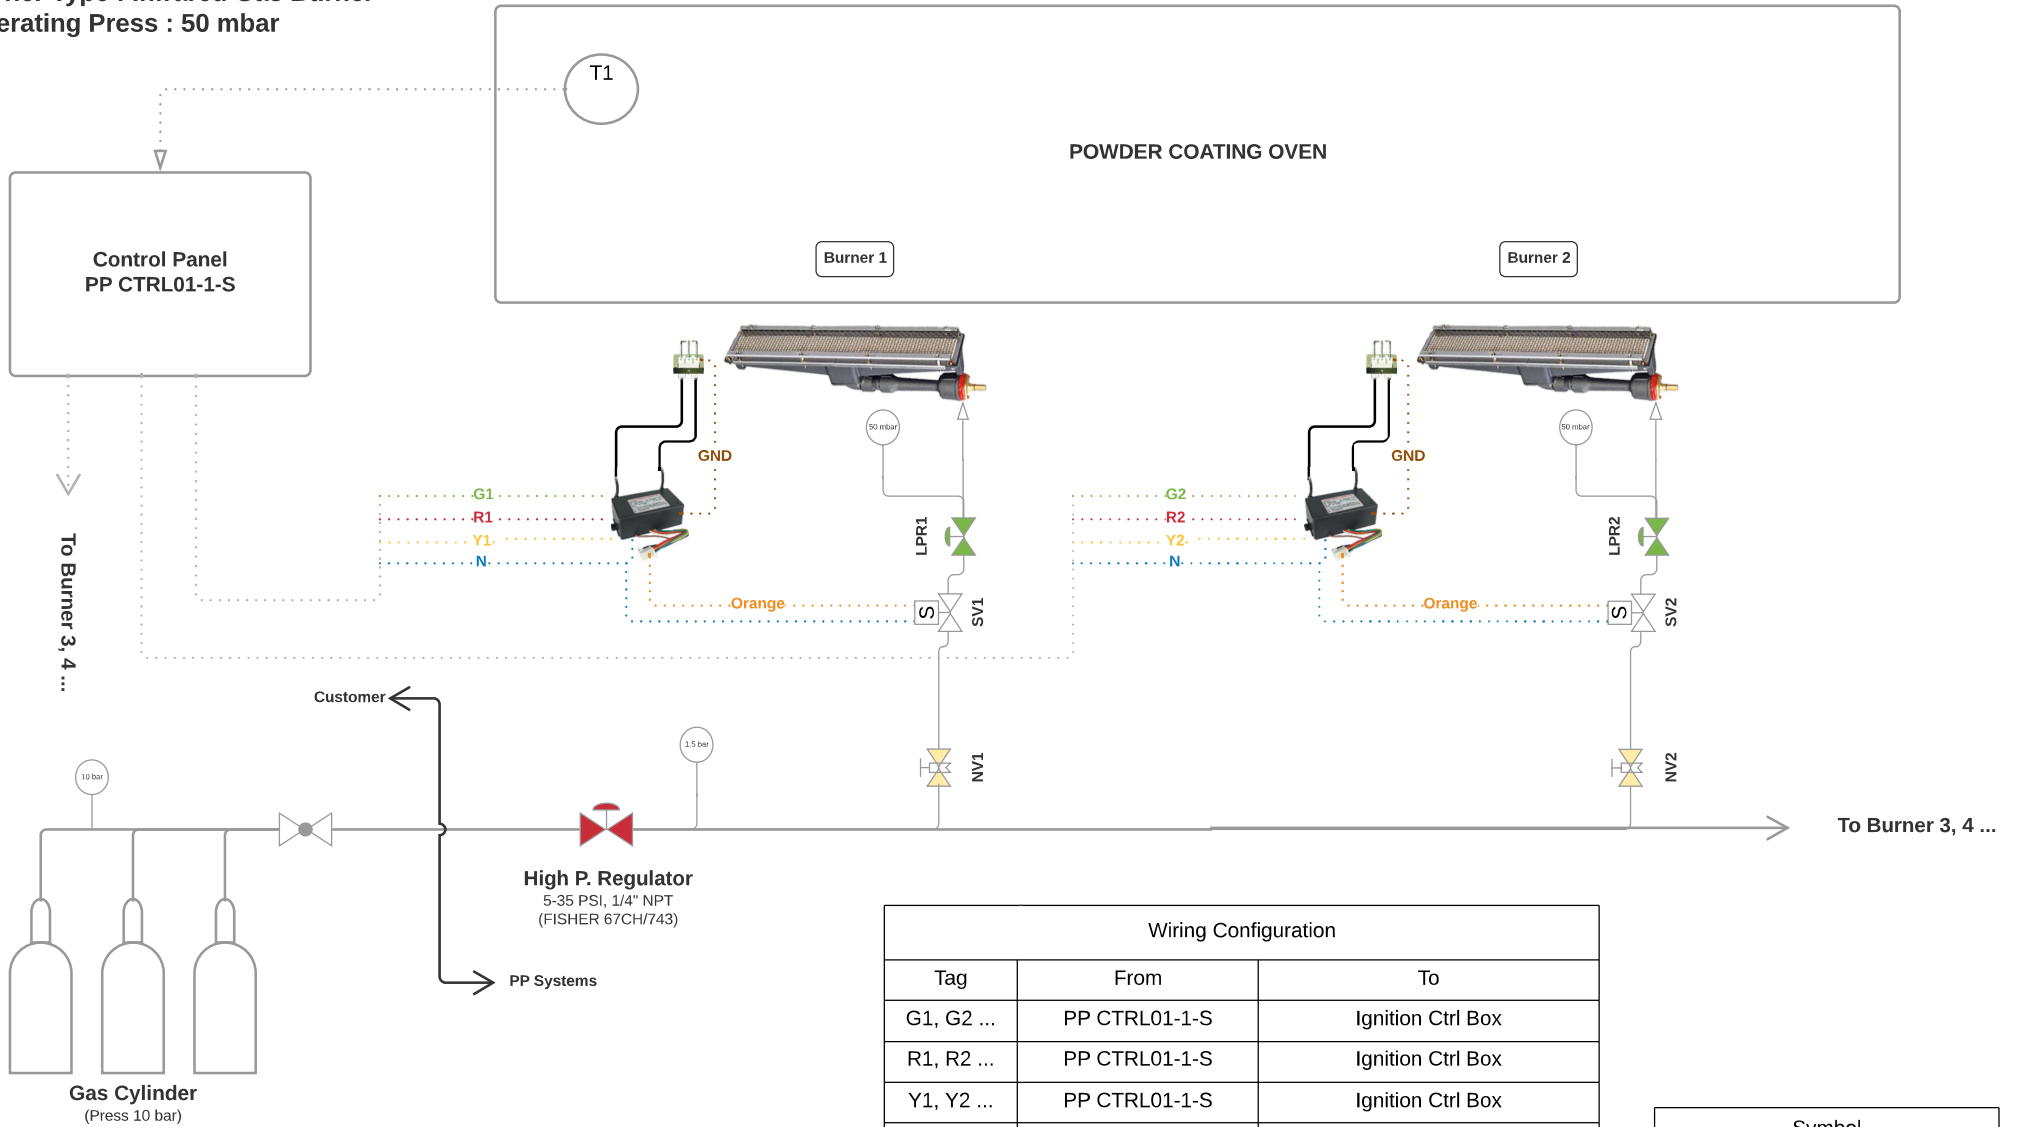

Wiring Reference : PP-PID01-1-S
 Burner Type : Infrared Gas Burner
 Operating Press : 50 mbar

Project : PP Systems | Revision : 00

Wiring Configuration		
Tag	From	To
G1, G2 ...	PP CTRL01-1-S	Ignition Ctrl Box
R1, R2 ...	PP CTRL01-1-S	Ignition Ctrl Box
Y1, Y2 ...	PP CTRL01-1-S	Ignition Ctrl Box
N	PP CTRL01-1-S	Ignition Ctrl Box & Solenoid Valve
Orange	Ignition Ctrl Box	Solenoid Valve
GND	Ignition Ctrl Box	3 Pins Igniter (Base)

Symbol	
Pipe line	—————
Electric wire