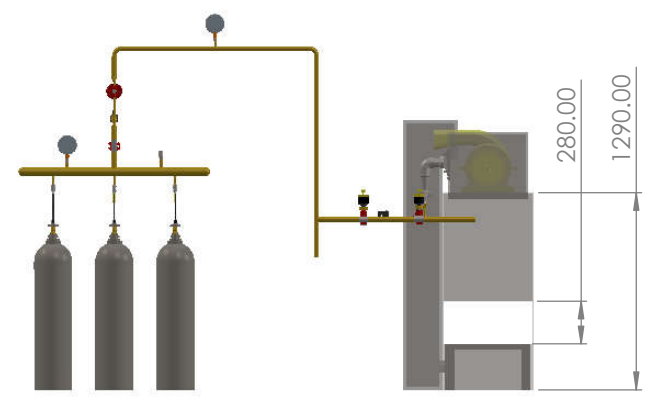

ALL DIMENSIONS ARE IN MILLIMETERS			TITLE:	
	NAME	SIGNATURE	Metal Fiber Burner	
Drawn	P.JATURONK	Jaturonk		
Improvement	P.SATIT	Satit P.	DWG NO.	A3
DATE: 10-Mar-20	REVISION: 1		J190821-D001	
WEIGHT:			SCALE:1:50	SHEET 1 OF 2

8 7 6 5 4 3 2 1

F
E
D
C
B
A

F
E
D
C
B
A

ALL DIMENSIONS ARE IN MILLIMETERS			TITLE:	
Drawn	NAME	SIGNATURE	Metal Fiber Burner	
Improvement	P.JATURONK	Jaturonk	DWG NO.	J190821-D001
DATE: 10-Mar-20	REVISION: 1	Satit P.	SCALE: 1:50	A3
WEIGHT:			SHEET 2 OF 2	