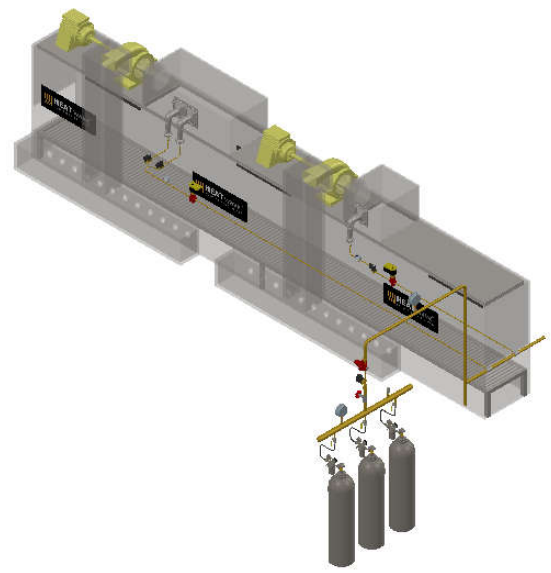

ALL DIMENSIONS ARE IN MILLIMETERS			TITLE:	
	NAME	SIGNATURE	Metal Fiber Burner	
Drawn	P.JATURONK	Jaturonk		
Improvement	P.SATIT	Satit P.	DWG NO.	A3
DATE: 10-Mar-20	REVISION: 1		J190821-D001	
WEIGHT:			SCALE:1:50	SHEET 1 OF 2

8 7 6 5 4 3 2 1

F
E
D
C
B
A

F
E
D
C
B
A

ALL DIMENSIONS ARE IN MILLIMETERS			TITLE:	
Drawn	NAME	SIGNATURE	Metal Fiber Burner	
Improvement	P.JATURONK	Jaturonk	DWG NO.	J190821-D001
DATE: 10-Mar-20	REVISION: 1	Satit P.	SCALE: 1:50	A3
WEIGHT:			SHEET 2 OF 2	