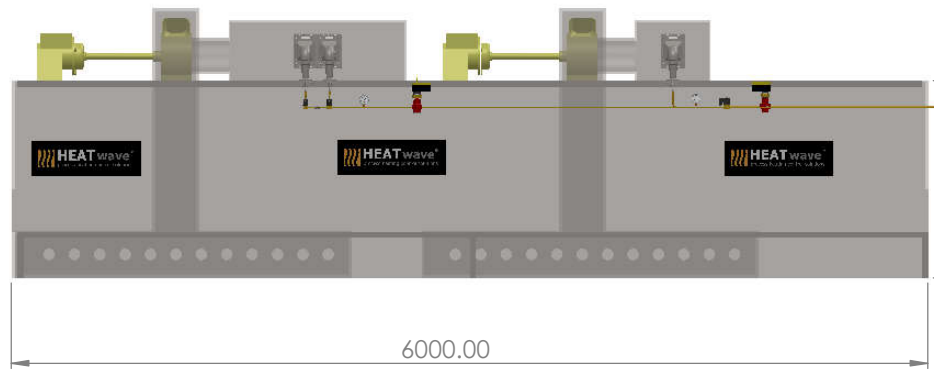

ALL DIMENSIONS ARE IN MILLIMETERS			TITLE:	
	NAME	SIGNATURE	Metal Fiber Burner	
Drawn	P.JATURONK	Jaturonk		
Improvement	P.SATIT	Satit P.	DWG NO.	A3
DATE: 10-Mar-20	REVISION: 1		J190821-D001	
WEIGHT:			SCALE:1:50	SHEET 1 OF 2

8 7 6 5 4 3 2 1

F
E
D
C
B
A

F
E
D
C
B
A

ALL DIMENSIONS ARE IN MILLIMETERS			TITLE:	
Drawn	NAME	SIGNATURE	Metal Fiber Burner	
Improvement	P.JATURONK	Jaturonk	DWG NO.	J190821-D001
DATE: 10-Mar-20	REVISION: 1	Satit P.	SCALE: 1:50	A3
WEIGHT:			SHEET 2 OF 2	