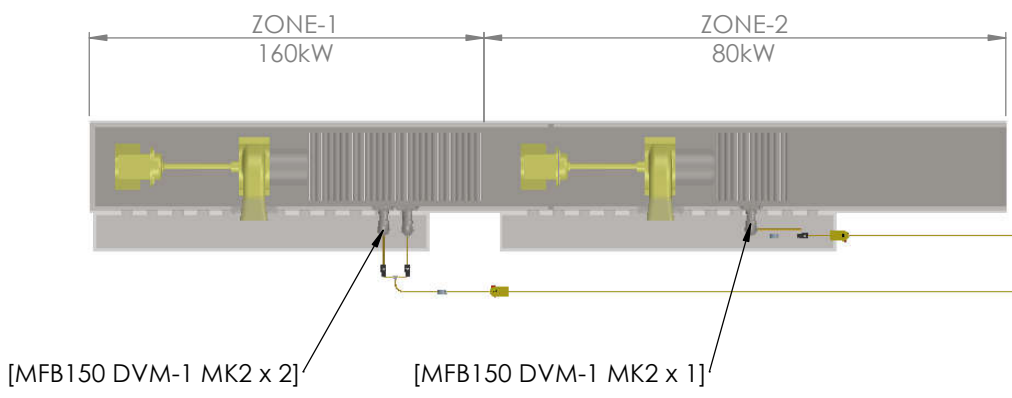

ALL DIMENSIONS ARE IN MILLIMETERS			TITLE:	
	NAME	SIGNATURE	Metal Fiber Burner	
Drawn	P.JATURONK	Jaturonk		
Improvement	P.SATIT	Satit P.	DWG NO.	A3
DATE: 10-Mar-20	REVISION: 1		J190821-D001	
WEIGHT:			SCALE:1:50	SHEET 1 OF 2

8 7 6 5 4 3 2 1

F
E
D
C
B
A

F
E
D
C
B
A

ALL DIMENSIONS ARE IN MILLIMETERS			TITLE:	
Drawn	NAME	SIGNATURE	Metal Fiber Burner	
Improvement	P.JATURONK	Jaturonk	DWG NO.	J190821-D001
DATE: 10-Mar-20	REVISION: 1	Satit P.	SCALE: 1:50	A3
WEIGHT:			SHEET 2 OF 2	